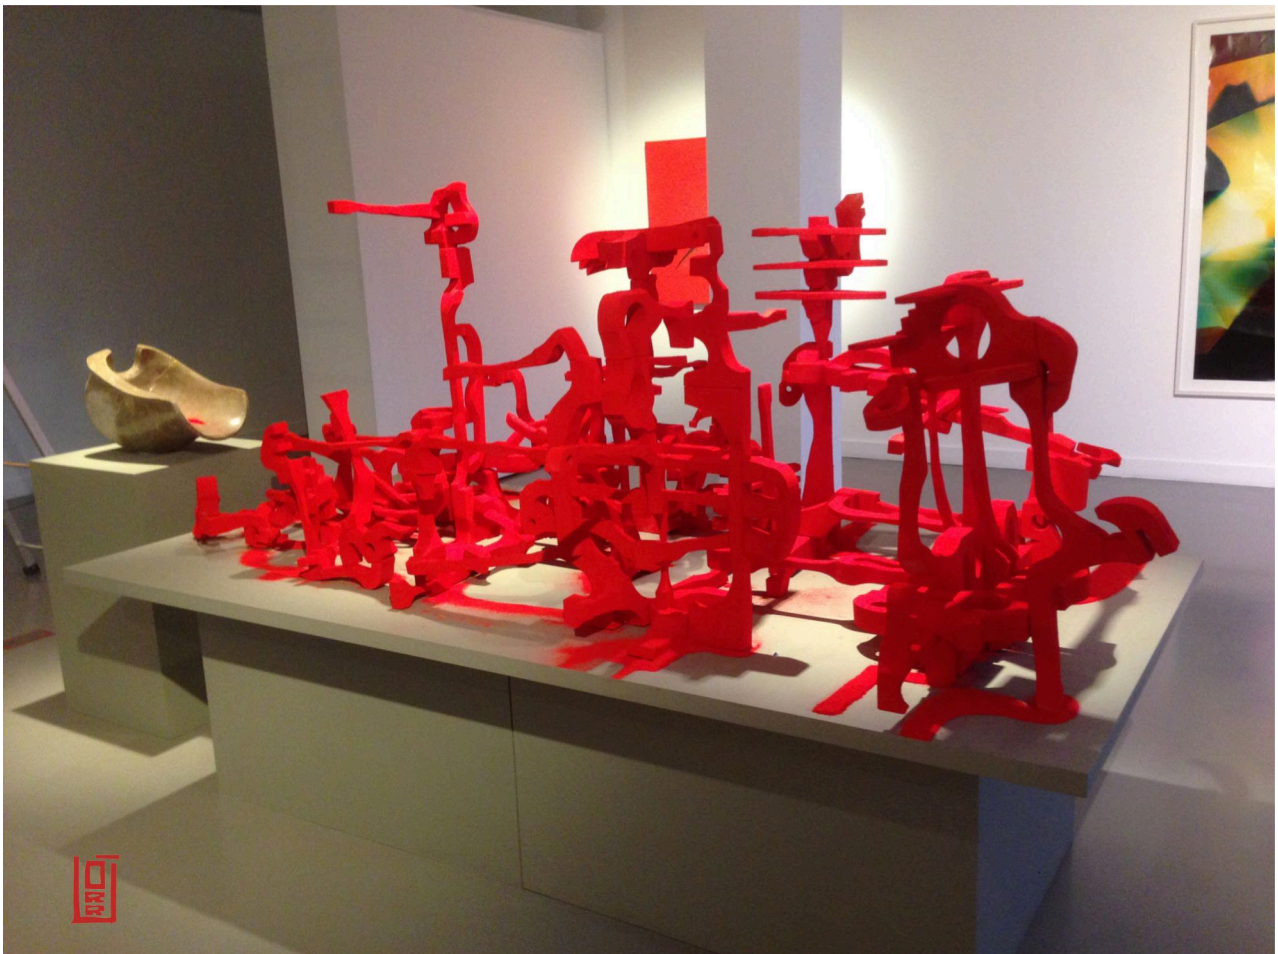

# Organica Bismuth Red

3,50m x 1,25m x 80cm

Pierre calcaire de Marbella, bois, pigment rouge  
2015